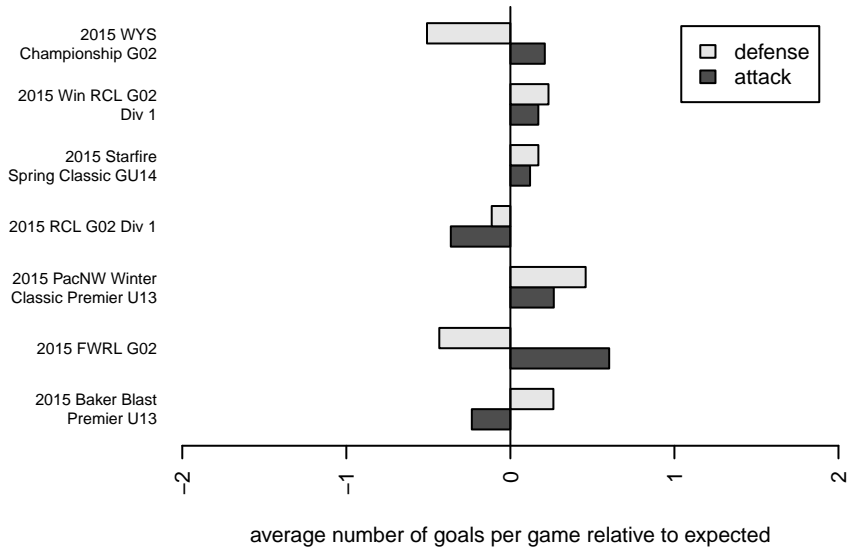

Eastside FC Red G02

Eastside FC
 Preston, WA
 G02 total strength=1427
 attack=9.5 defense=8.1
 fall league = RCL G02 Div 1
 spr league = Win RCL G02 Div 1
 notes= Cole 2013, Ford 2014-5

alt names used:
 132 Eastside FC G02 Red – Ford
 Eastside FC G02 Red A
 Eastside FC G02 Red –Ford
 Eastside FC G02 Red – Ford
 Eastside FC G02 Red A
 Eastside FC G02 Red A

Venues played:
 2015 Starfire Spring Classic GU14
 2015 Baker Blast Premier U13
 2015 RCL G02 Div 1
 2015 FWRL G02
 2015 PacNW Winter Classic Premier U13
 2015 Win RCL G02 Div 1
 2015 WYS Championship G02

**attack and defense variance (black dot)
relative to other teams
and top 10 in region**

**attack and defense rating
relative to others at age
and all opponents in last 13 months**

Performance relative to 13 month average