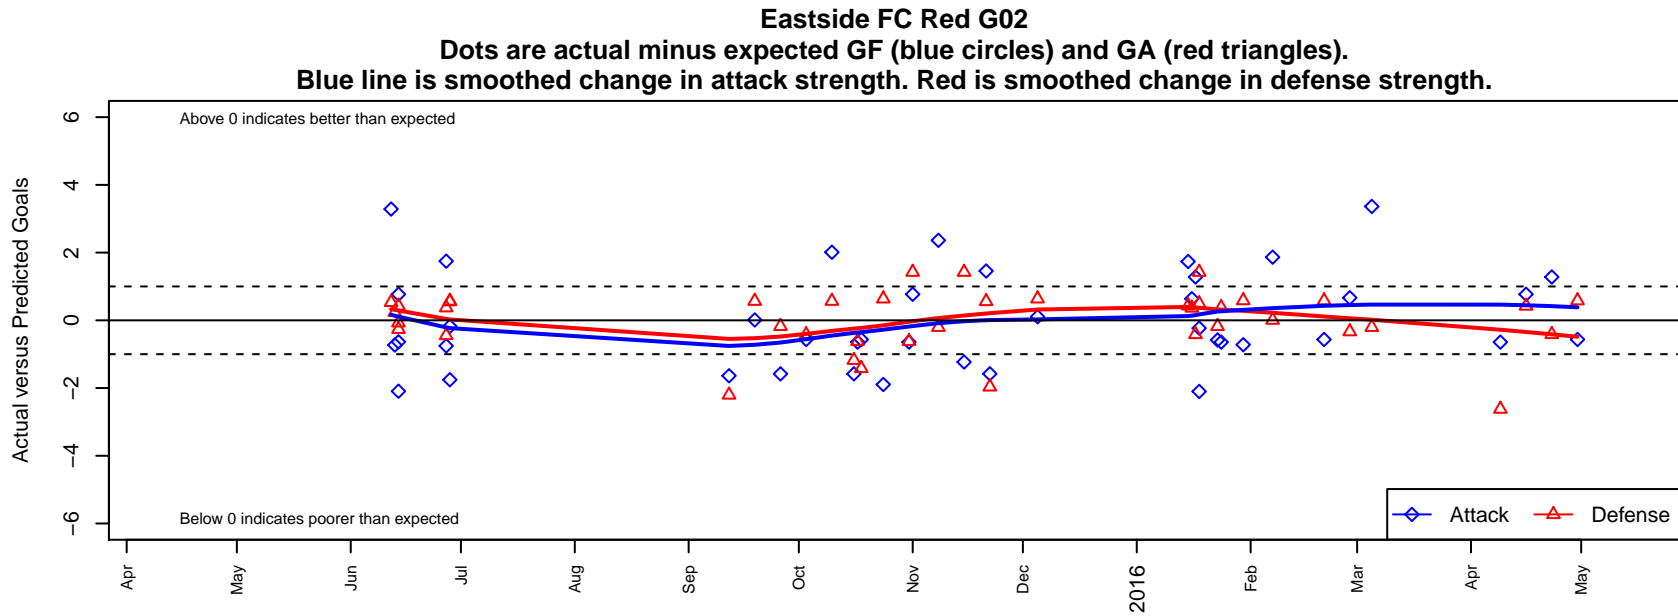

Eastside FC Red G02

Eastside FC
 Preston, WA
 G02 total strength=1427
 attack=9.5 defense=8.1
 fall league = RCL G02 Div 1
 spr league = Win RCL G02 Div 1
 notes= Cole 2013, Ford 2014-5

alt names used:
 132 Eastside FC G02 Red – Ford
 Eastside FC G02 Red A
 Eastside FC G02 Red –Ford
 Eastside FC G02 Red – Ford
 Eastside FC G02 Red A
 Eastside FC G02 Red A

**attack and defense variance (black dot)
relative to other teams
and top 10 in region**

**attack and defense rating
relative to others at age
and all opponents in last 13 months**

Performance relative to 13 month average