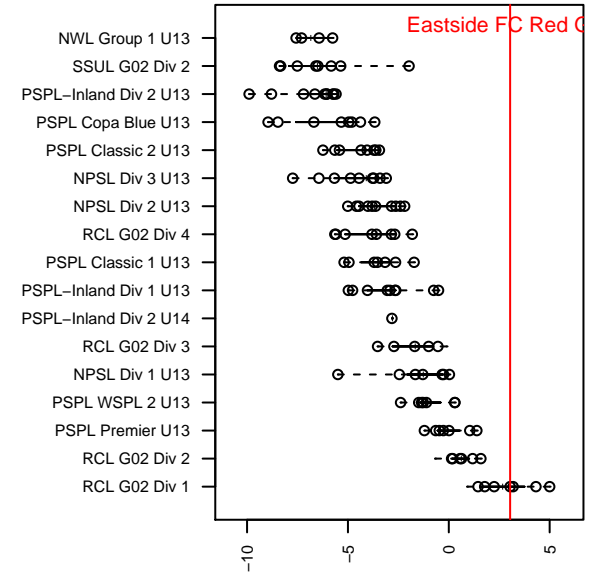

Eastside FC Red G02

Eastside FC
 Preston, WA
 G02 total strength=1427
 attack=9.5 defense=8.1
 fall league = RCL G02 Div 1
 spr league = Win RCL G02 Div 1
 notes= Cole 2013, Ford 2014-5

alt names used:
 132 Eastside FC G02 Red – Ford
 Eastside FC G02 Red A
 Eastside FC G02 Red –Ford
 Eastside FC G02 Red – Ford
 Eastside FC G02 Red A
 Eastside FC G02 Red A

**attack and defense variance (black dot)
relative to other teams
and top 10 in region**

**attack and defense rating
relative to others at age
and all opponents in last 13 months**

Performance relative to 13 month average